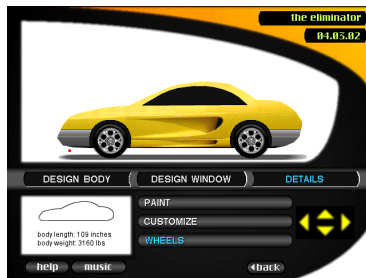

OPTIMUM
RESOURCE
MIDDLE
WARE

(843) 689 8000
Fax: (843) 689 8008
email:
info@stickybear.com

Bilingual
English/Spanish

Car Builder Deluxe

Optimum Resource is proud to present the new Hybrid Direct Drive Windows XP/Vista and Mac OS X native versions of its award-winning program, *Car Builder Deluxe*. Sophisticated, yet easy to use, *Car Builder Deluxe* appeals to children ages 8 and up, teenagers and adults who are fascinated by cars.

As "design engineers," users build cars on screen, specifying chassis length, wheelbase, engine type, transmission, suspension, steering, wheels, tires and brakes. All functional choices are interrelated and will affect the performance of the final design.

Next, users design the body of the car, now with complete pixel-by-pixel flexibility, adding windows, custom details and paint finishes.

The program then tests the car in a wind tunnel and around a test track, accumulating data about top speed, cornering ability, acceleration and braking.

A complete evaluation report is displayed and users can adjust, alter, save and print designs for comparison against future creations.

Car Builder Deluxe teaches principles involved in building aerodynamic, efficient and safe cars. It introduces users to computer-aided design (CAD), enhances problem-solving skills, and fosters an elementary knowledge of physics and automotive design.

Car designs and test results can be printed and stored for later use or modification.

Bilingual, English/Spanish

"Parent's Choice Award"
Parent's Choice Foundation

"Only the Best"

Highest Rated Software, ASCD

"Guaranteed to capture the reluctant math and science student..."

Instructional Systems Technology

Lesson Plans and Supplemental Materials with School Versions and above.

Will run on Windows 2000, XP, Vista or PowerPC or Intel based Macs with OS X v.10.4 and above (specify DD). You may mix and match installations to either operating system. After activation the CD is no longer needed to run the program.

Suggested retail price

$ 59.95 Single Version (1 Seat)

$ 99.95 School Version
(2 Seats & Lesson Plans)

$269.95 Lab Pack (6 Seats & Lesson Plans)

$699.95 Site License
(30 Seats & Lesson Plans)

$20.00 Per additional Seat, Lab and above

System Requirements Windows:
A computer running Windows 2000, XP or Vista and 150 MB of free space on the hard drive.

System Requirements Macintosh:
PowerPC G3, G4, G5 or higher, or Intel processor. Mac OS X v10.4 or above and 150 MB of free space on the hard drive.

Internet connection recommended, but fax or mail may be used for product activation.