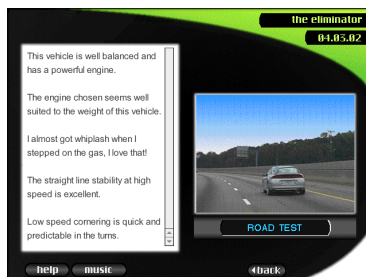

OPTIMUM
RESOURCE
MIDDLE
WARE

(843) 689 8000
Fax: (843) 689 8008
email:
info@stickybear.com

Bilingual
English/Spanish

Car Builder Deluxe

Optimum Resource is proud to present the new Hybrid Direct Drive Windows XP/Vista and Mac OS X native versions of its award-winning program, *Car Builder Deluxe*. Sophisticated, yet easy to use, *Car Builder Deluxe* appeals to children ages 8 and up, teenagers and adults who are fascinated by cars.

As "design engineers," users build cars on screen, specifying chassis length, wheelbase, engine type, transmission, suspension, steering, wheels, tires and brakes. All functional choices are interrelated and will affect the performance of the final design.

Next, users design the body of the car, now with complete pixel-by-pixel flexibility, adding windows, custom details and paint finishes.

The program then tests the car in a wind tunnel and around a test track, accumulating data about top speed, cornering ability, acceleration and braking.

A complete evaluation report is displayed and users can adjust, alter, save and print designs for comparison against future creations.

Car Builder Deluxe teaches principles involved in building aerodynamic, efficient and safe cars. It introduces users to computer-aided design (CAD), enhances problem-solving skills, and fosters an elementary knowledge of physics and automotive design.

Car designs and test results can be printed and stored for later use or modification.

Bilingual, English/Spanish

"Parent's Choice Award"
Parent's Choice Foundation

"Only the Best"

Highest Rated Software, ASCD

"Guaranteed to capture the reluctant math and science student..."

Instructional Systems Technology

Lesson Plans and Supplemental Materials with School Versions and above.

Will run on Windows 2000, XP, Vista or PowerPC or Intel based Macs with OS X v.10.4 and above (specify DD). You may mix and match installations to either operating system. After activation the CD is no longer needed to run the program.

Suggested retail price

$ 59.95 Single Version (1 Seat)

$ 99.95 School Version
(2 Seats & Lesson Plans)

$269.95 Lab Pack (6 Seats & Lesson Plans)

$699.95 Site License
(30 Seats & Lesson Plans)

$20.00 Per additional Seat, Lab and above

System Requirements Windows:
A computer running Windows 2000, XP or Vista and 150 MB of free space on the hard drive.

System Requirements Macintosh:
PowerPC G3, G4, G5 or higher, or Intel processor. Mac OS X v10.4 or above and 150 MB of free space on the hard drive.

Internet connection recommended, but fax or mail may be used for product activation.