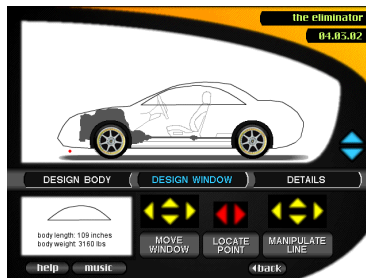

OPTIMUM
RESOURCE
MIDDLE
WARE

(843) 689 8000
Fax: (843) 689 8008
email:
info@stickybear.com

Bilingual
English/Spanish

Car Builder Deluxe

Optimum Resource is proud to present the new Hybrid Direct Drive Windows XP/Vista and Mac OS X native versions of its award-winning program, *Car Builder Deluxe*. Sophisticated, yet easy to use, *Car Builder Deluxe* appeals to children ages 8 and up, teenagers and adults who are fascinated by cars.

As "design engineers," users build cars on screen, specifying chassis length, wheelbase, engine type, transmission, suspension, steering, wheels, tires and brakes. All functional choices are interrelated and will affect the performance of the final design.

Next, users design the body of the car, now with complete pixel-by-pixel flexibility, adding windows, custom details and paint finishes.

The program then tests the car in a wind tunnel and around a test track, accumulating data about top speed, cornering ability, acceleration and braking.

A complete evaluation report is displayed and users can adjust, alter, save and print designs for comparison against future creations.

Car Builder Deluxe teaches principles involved in building aerodynamic, efficient and safe cars. It introduces users to computer-aided design (CAD), enhances problem-solving skills, and fosters an elementary knowledge of physics and automotive design.

Car designs and test results can be printed and stored for later use or modification.

Bilingual, English/Spanish

"Parent's Choice Award"
Parent's Choice Foundation

"Only the Best"

Highest Rated Software, ASCD

"Guaranteed to capture the reluctant math and science student..."

Instructional Systems Technology

Lesson Plans and Supplemental Materials with School Versions and above.

Will run on Windows 2000, XP, Vista or PowerPC or Intel based Macs with OS X v.10.4 and above (specify DD). You may mix and match installations to either operating system. After activation the CD is no longer needed to run the program.

Suggested retail price

$ 59.95 Single Version (1 Seat)

$ 99.95 School Version
(2 Seats & Lesson Plans)

$269.95 Lab Pack (6 Seats & Lesson Plans)

$699.95 Site License
(30 Seats & Lesson Plans)

$20.00 Per additional Seat, Lab and above

System Requirements Windows:
A computer running Windows 2000, XP or Vista and 150 MB of free space on the hard drive.

System Requirements Macintosh:
PowerPC G3, G4, G5 or higher, or Intel processor. Mac OS X v10.4 or above and 150 MB of free space on the hard drive.

Internet connection recommended, but fax or mail may be used for product activation.